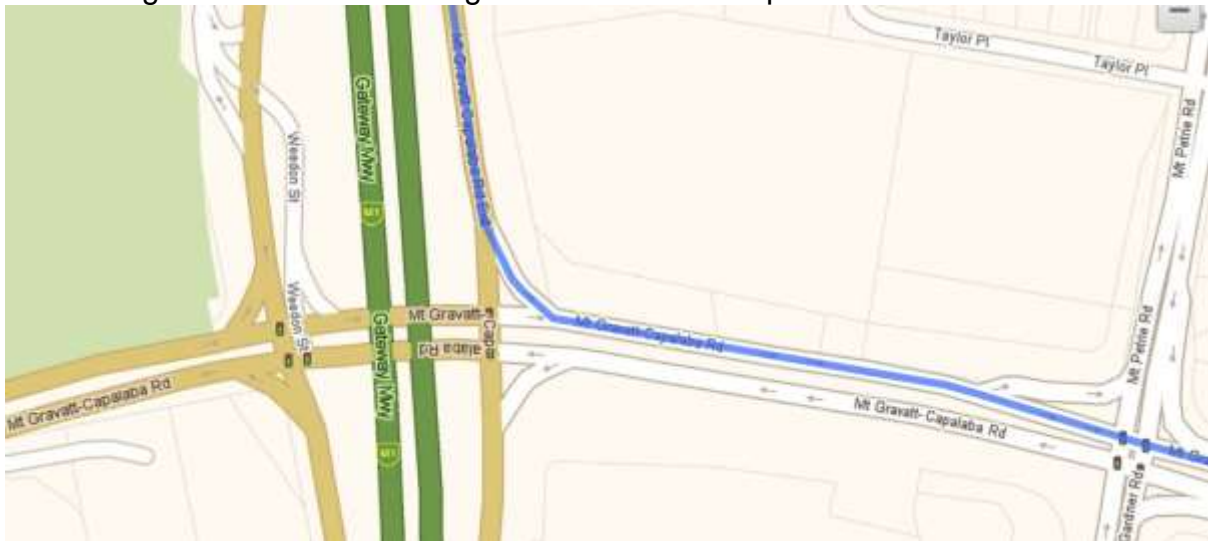

## DIRECTIONS TO SHELDON COLLEGE FROM MT GRAVATT CAPALABA ROAD

Sheldon Event Centre is located within the grounds of Sheldon College. Sheldon lies just to the east of Queensland's capital city, Brisbane.

Your navigation system may say *1 Taylor Road Sheldon* or *1 Taylor Road, Thornlands*.

The drive from the Gateway Motorway is quite long and relatively undeveloped with lots of bushland along the way so it is an easy drive once off the Gateway.

### USEFUL LINKS BELOW

[Google Maps location](#)

[Where is Map location](#)

[Where is directions from Airport](#) <http://r.whereis.com/v6F6MVA>

From the Gateway Motorway take the Mount Gravatt Capalaba Road exit.

If travelling from the north turn left into Mt Gravatt Capalaba Road.

If travelling from the south turn right into Mt Gavatt Capalaba Road

Continue along Mt Gravatt Capalaba Road and go straight ahead into Mt Cotton Road.