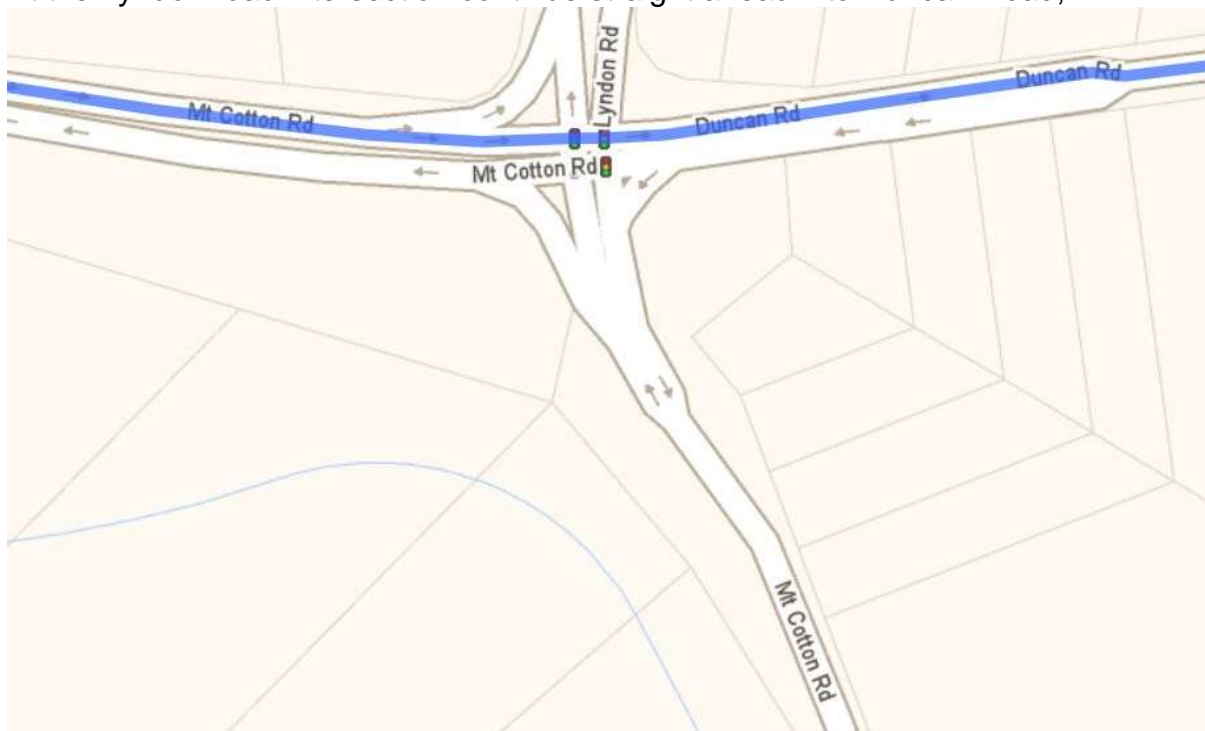

Your navigation system may say *1 Taylor Road Sheldon* or *1 Taylor Road, Thornlands*.

The drive from the Gateway Motorway is quite long and relatively undeveloped with lots of bushland along the way so it is an easy drive once off the Gateway.

If travelling from the north turn left into Mt Gravatt Capalaba Road.

If travelling from the south turn right into Mt Gavatt Capalaba Road

Continue along Mt Gravatt Capalaba Road and go straight ahead into Mt Cotton Road.

Mt Cotton Road becomes Broadwater Road.

At the roundabout continue straight ahead taking the 2nd Mt Cotton Road exit.

At the next roundabout take the 2nd exit to continue onto Mt Cotton Road

At the Lyndon road intersection continue straight ahead into Duncan Road,.

At the large roundabout take the 3rd exit into Taylor Road. Once on Taylor Rd. Turn into GATE 1 of Sheldon College.