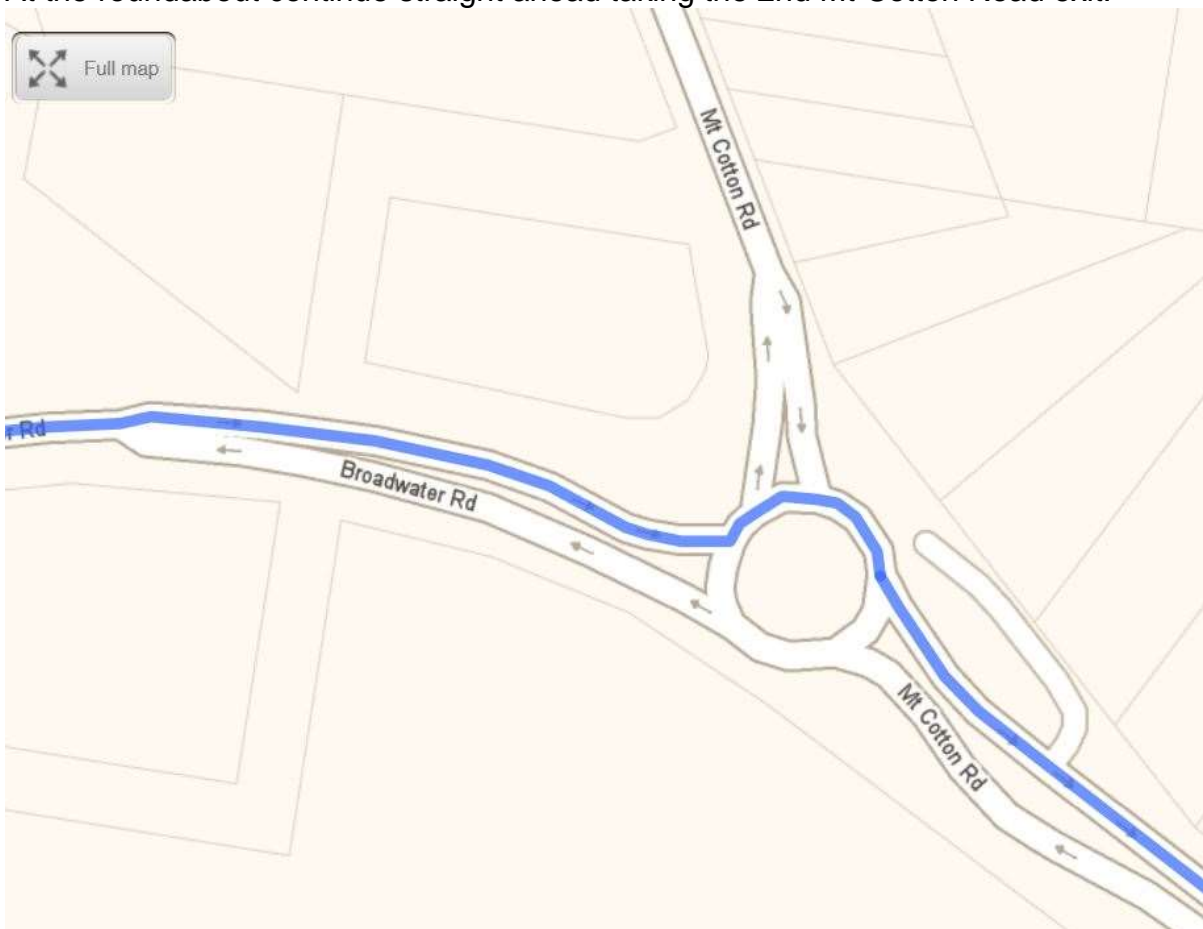

Your navigation system may say *1 Taylor Road Sheldon* or *1 Taylor Road, Thornlands*.

The drive from the Gateway Motorway is quite long and relatively undeveloped with lots of bushland along the way so it is an easy drive once off the Gateway.

### USEFUL LINKS BELOW

[Google Maps location](#)

[Where is Map location](#)

[Where is directions from Airport](#) <http://r.whereis.com/v6F6MVA>

From the Gateway Motorway take the Mount Gravatt Capalaba Road exit.

If travelling from the north turn left into Mt Gravatt Capalaba Road.

If travelling from the south turn right into Mt Gavatt Capalaba Road

Continue along Mt Gravatt Capalaba Road and go straight ahead into Mt Cotton Road.

Mt Cotton Road becomes Broadwater Road.

At the roundabout continue straight ahead taking the 2nd Mt Cotton Road exit.

At the next roundabout take the 2nd exit to continue onto Mt Cotton Road

At the Lyndon road intersection continue straight ahead into Duncan Road,.