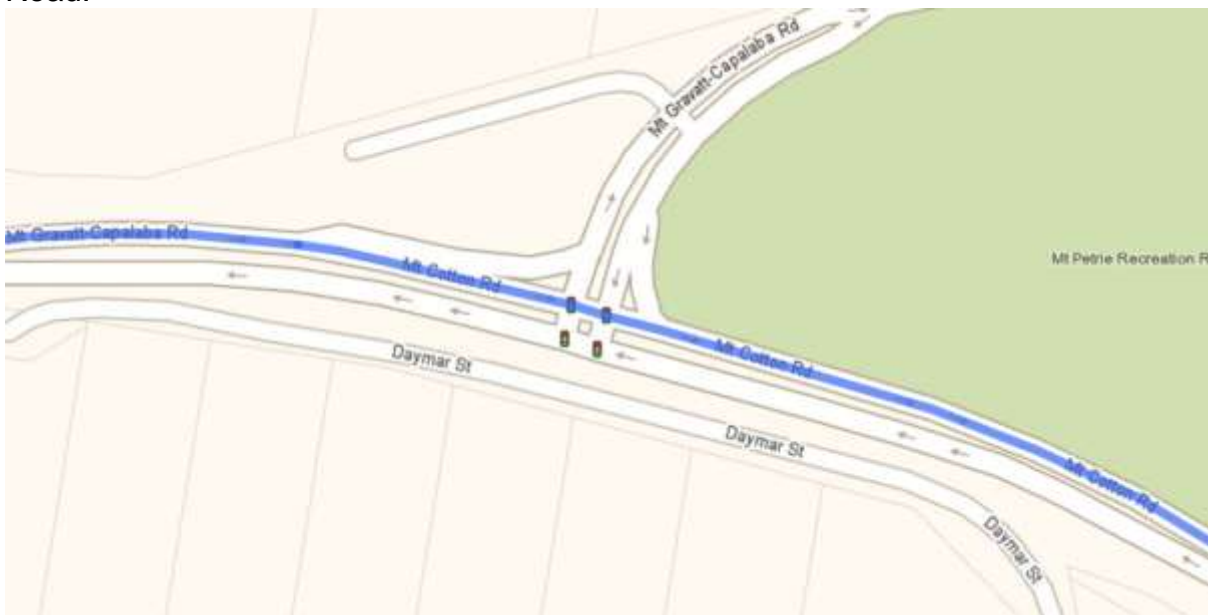

Your navigation system may say *1 Taylor Road Sheldon* or *1 Taylor Road, Thornlands*.

The drive from the Gateway Motorway is quite long and relatively undeveloped with lots of bushland along the way so it is an easy drive once off the Gateway.

### USEFUL LINKS BELOW

[Google Maps location](#)

[Where is Map location](#)

[Where is directions from Airport](#) <http://r.whereis.com/v6F6MVA>

From the Gateway Motorway take the Mount Gravatt Capalaba Road exit.

If travelling from the north turn left into Mt Gravatt Capalaba Road.

If travelling from the south turn right into Mt Gavatt Capalaba Road

Continue along Mt Gravatt Capalaba Road and go straight ahead into Mt Cotton Road.

Mt Cotton Road becomes Broadwater Road.

At the roundabout continue straight ahead taking the 2nd Mt Cotton Road exit.

At the next roundabout take the 2nd exit to continue onto Mt Cotton Road

At the Lyndon road intersection continue straight ahead into Duncan Road,.