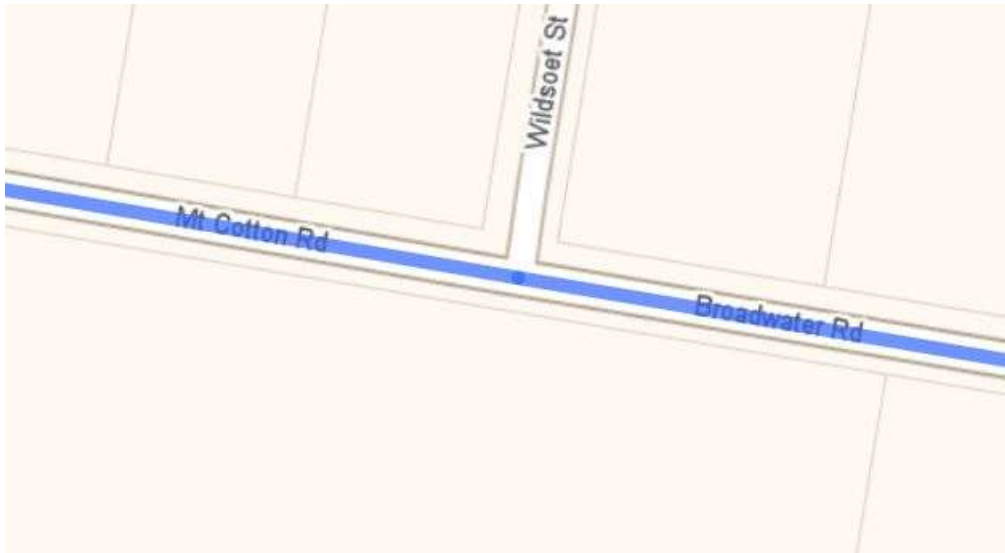

Your navigation system may say *1 Taylor Road Sheldon* or *1 Taylor Road, Thornlands*.

The drive from the Gateway Motorway is quite long and relatively undeveloped with lots of bushland along the way so it is an easy drive once off the Gateway.

### USEFUL LINKS BELOW

[Google Maps location](#)

[Where is Map location](#)

[Where is directions from Airport](#) <http://r.whereis.com/v6F6MVA>

From the Gateway Motorway take the Mount Gravatt Capalaba Road exit.

If travelling from the north turn left into Mt Gravatt Capalaba Road.

If travelling from the south turn right into Mt Gavatt Capalaba Road

Continue along Mt Gravatt Capalaba Road and go straight ahead into Mt Cotton Road.

Mt Cotton Road becomes Broadwater Road.

At the roundabout continue straight ahead taking the 2nd Mt Cotton Road exit.

At the next roundabout take the 2nd exit to continue onto Mt Cotton Road

At the Lyndon road intersection continue straight ahead into Duncan Road,.